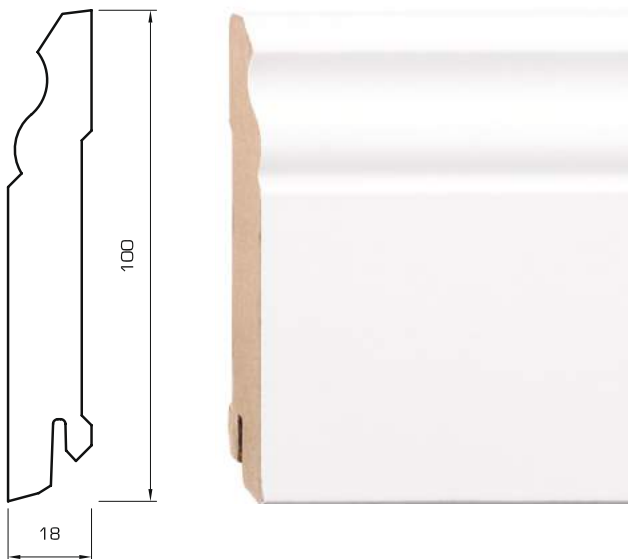

MDF5535

MFC5100.colour