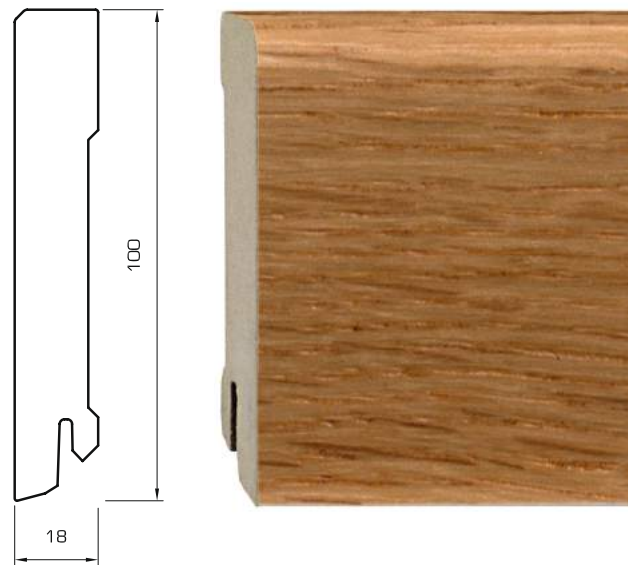

MDF5913

MFS100.colour