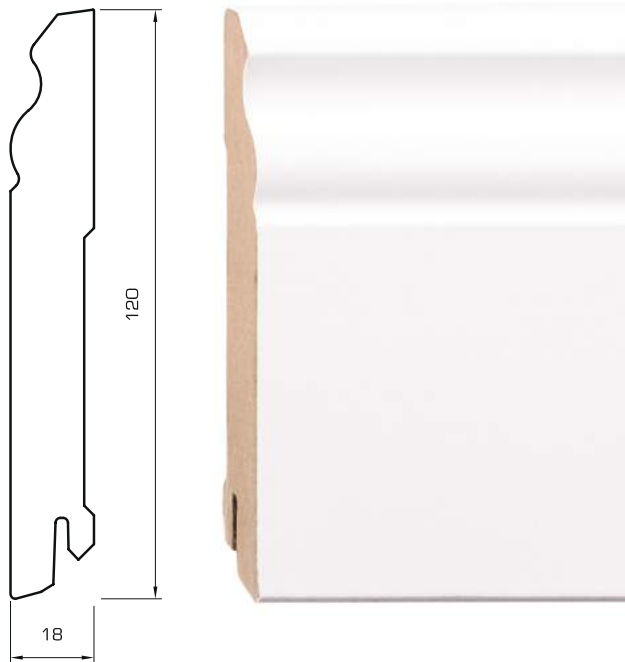

MDF Skirting System

LAMINATE MOULDINGS MDF

Our foil wrapped mouldings are the perfect finish for all common laminate floors. The support material for our foil wrapped profiles is MDF (Medium Density

Fibreboard). Our laminate moulding range is available in a wide array of decorative foils. The standard length for foil wrapped skirtings is 250 cm.

MDF5911

MFS120.colour