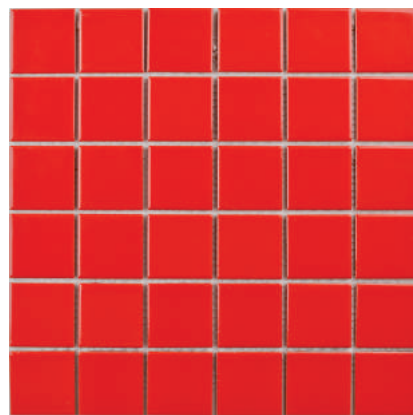

INK JET SLATE
SHEET SIZE: 306mm x 306mm
CHIP SIZE: 48mm x 48mm x 5mm
KM335.IJS

INK JET BROWN
SHEET SIZE: 306mm x 306mm
CHIP SIZE: 48mm x 48mm x 5mm
KM335.IJB

48mm x 48mm

TUSCANY
SHEET SIZE: 306mm x 306mm
CHIP SIZE: 48mm x 48mm x 5mm
KM335.TUS

UMBRIA
SHEET SIZE: 306mm x 306mm
CHIP SIZE: 48mm x 48mm x 5mm
KM335.UMB

CINNABAR
SHEET SIZE: 306mm x 306mm
CHIP SIZE: 48mm x 48mm x 5mm
KM335.CIN

48mm x 48mm

BROWN MIX 2
SHEET SIZE: 306mm x 306mm
CHIP SIZE: 48mm x 48mm x 5mm
KM335.BRM2