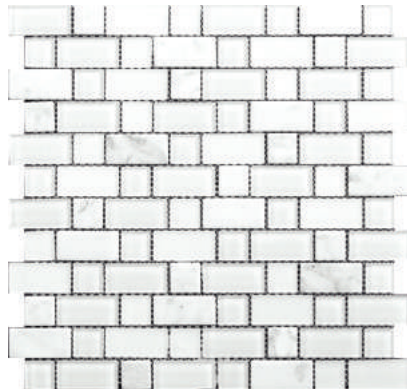

BIANCO INTERLOCK
SHEET SIZE: 300mm x 300mm
CHIP SIZE: VARIOUS x 23mm x 4mm
KM334.BI