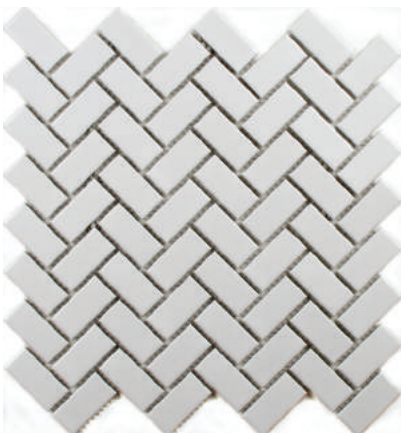

GLOSS WHITE HERRINGBONE
SHEET SIZE: 282mm x 282mm
CHIP SIZE: 23mm x 48mm x 5mm
KM3231.GWH