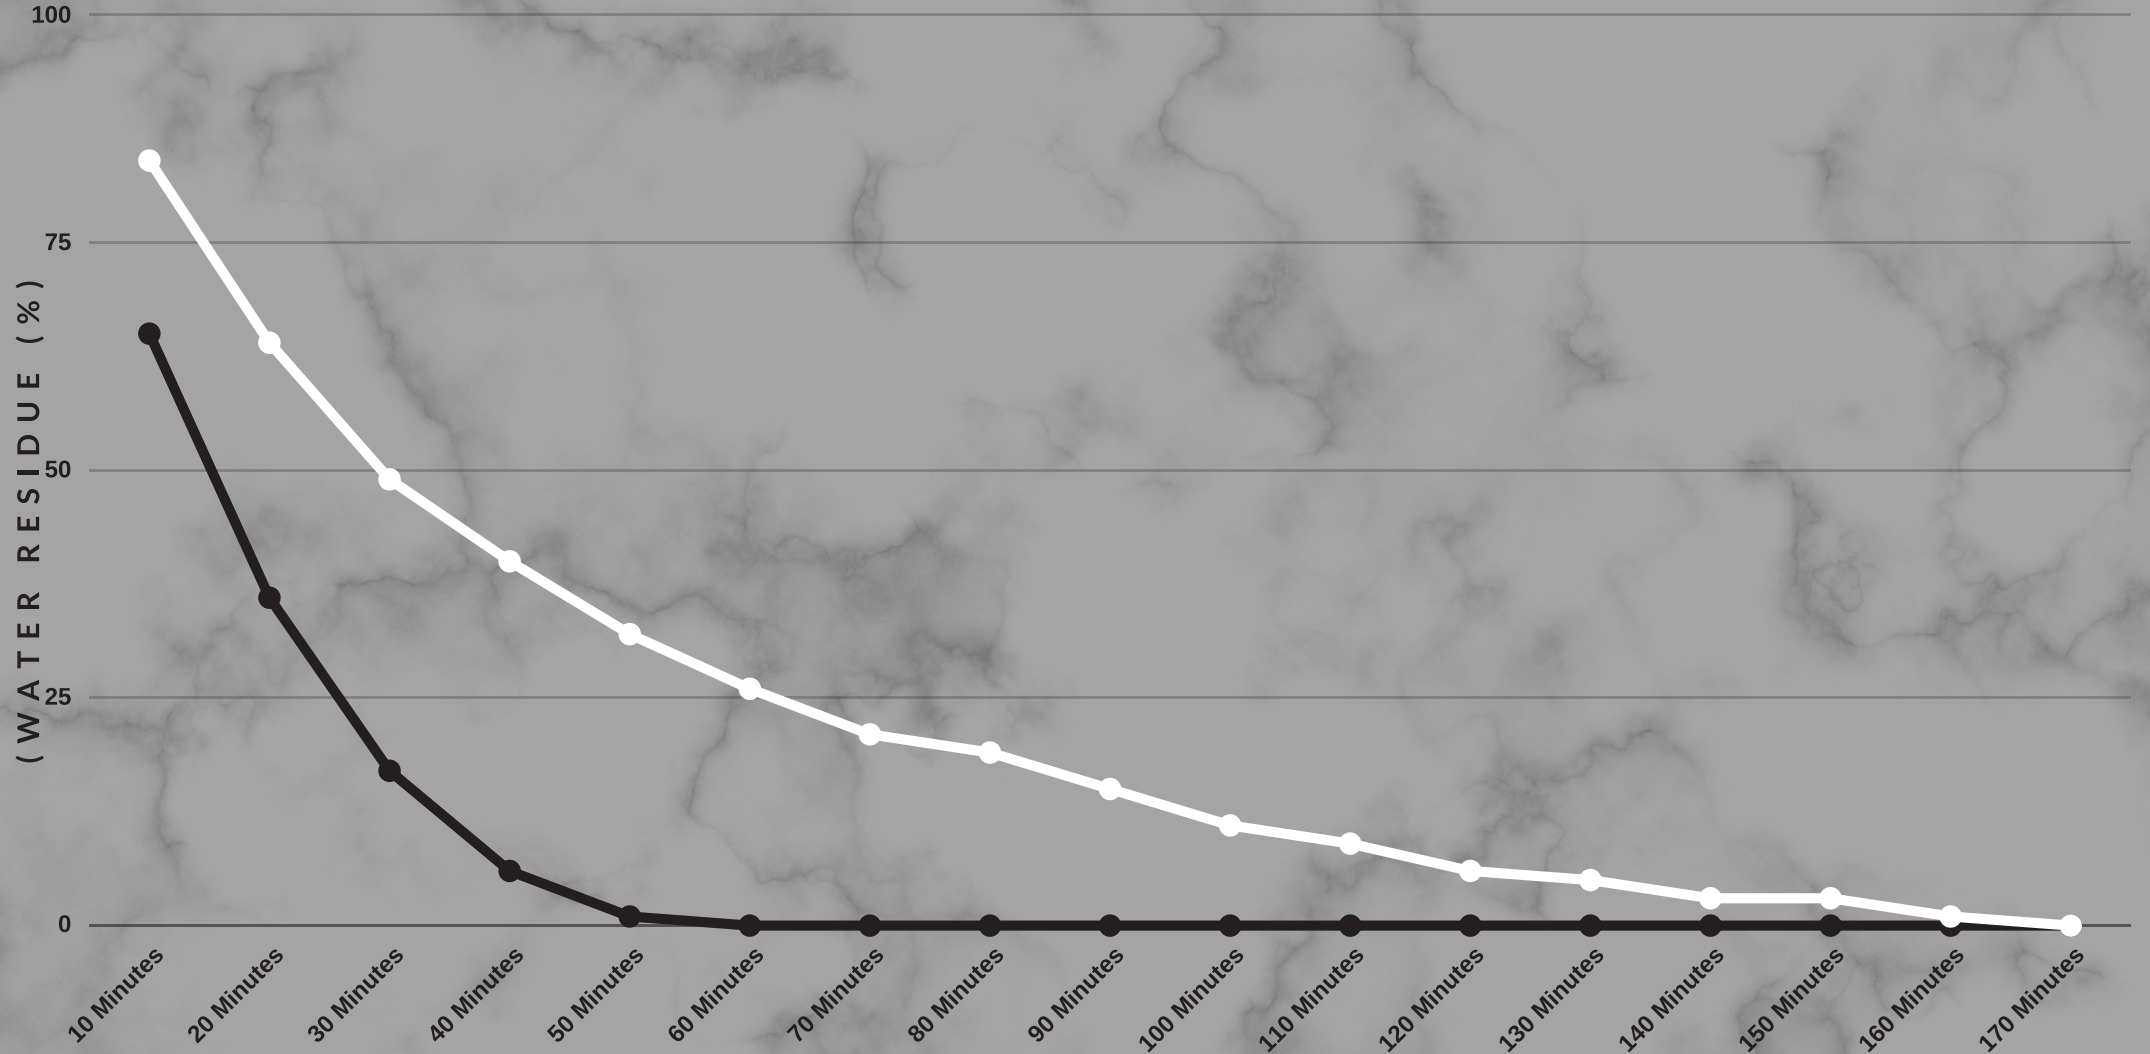

MasterMat Plush Bath Mat  
50x80cm Dark Grey

MMPBM5080.T

MasterMat Plush Bath Mat  
50x80cm Toffee

MMPBM5080.C

MasterMat Plush Bath Mat  
50x80cm Cream

Designed to fit on a **MasterMat Stand**

FLOOR AND WALL  
FINAL SOLUTIONS

# MASTERMAT QUICK DRY VS MEMORY FOAM

**A comparison between Mastermat Plush Bath Mats with Quick Dry Technology and standard memory foam bath mats.**

Test conducted by Intertek. Original samples were weighed, immersed in water for 10min, spun for 3min, damp sample weighed, weighed at specified intervals after tumble drying at 60C to determine residual water (%) until thoroughly dry.