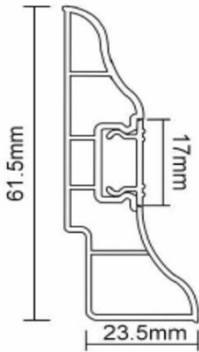

**LIST PRICE  
R53.62/2.5m**

**Colours:**  
Highveld Grey  
Pale Oak  
White

**MFPS60EC2 - External  
Corner 2 Pack**

**MFPS60IC2 - Internal  
Corner 2 Pack**

**LIST PRICE  
R24.28/2 Pack**

**MFPS60C2 - Connector  
2 pack**

**MFPS60LRE2 - Left and  
Right End Pack**

**LIST PRICE  
R21.15/2 Pack**

**PVC SKIRTING AND ACCESSORIES**

**MFPS6224 - 62 x 24mm  
PVC Skirting**

**LIST PRICE  
R89.48/2.5m**

**Colours:**  
White, Highveld Grey