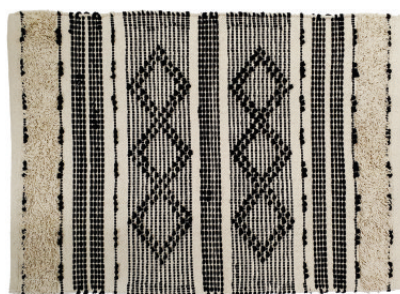

# KIRK Décor

COTTON & WOOL RUG'S

COTTON RUG'S

HAND MADE

KDRUG6090.WCL

KDRUG6090.CBT

KDRUG80125.CBT

**Kirk Décor Rug 80x125cm**  
Wool & Cotton Lattice

**Kirk Décor Rug 60x90cm**  
Cotton Black Trellis

**Kirk Décor Rug 80x125cm**  
Cotton Black Trellis

KDRUG80125.WCL

KDRUG80125.CB

KDRUG6090.CB

**Kirk Décor Rug 60x90cm**  
Wool & Cotton Lattice

**Kirk Décor Rug 80x125cm**  
Cotton Bongo

**Kirk Décor Rug 60x90cm**  
Cotton Bongo

Can be used with an anti-slip underlay in all areas of the home. Cold hand wash.