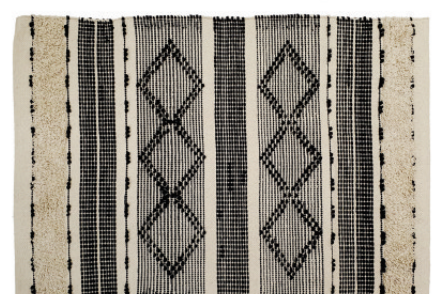

# KIRK Décor

COTTON & WOOL RUG'S

COTTON RUG'S

HAND MADE

KDRUG6090.WCL

KDRUG6090.CBT

KDRUG80125.CBT

**Kirk Décor Rug 80x125cm**  
Wool & Cotton Lattice

**Kirk Décor Rug 60x90cm**  
Cotton Black Trellis

**Kirk Décor Rug 80x125cm**  
Cotton Black Trellis

KDRUG80125.WCL

KDRUG80125.CB

KDRUG6090.CB

**Kirk Décor Rug 60x90cm**  
Wool & Cotton Lattice

**Kirk Décor Rug 80x125cm**  
Cotton Bongo

**Kirk Décor Rug 60x90cm**  
Cotton Bongo

Can be used with an anti-slip underlay in all areas of the home. Cold hand wash.