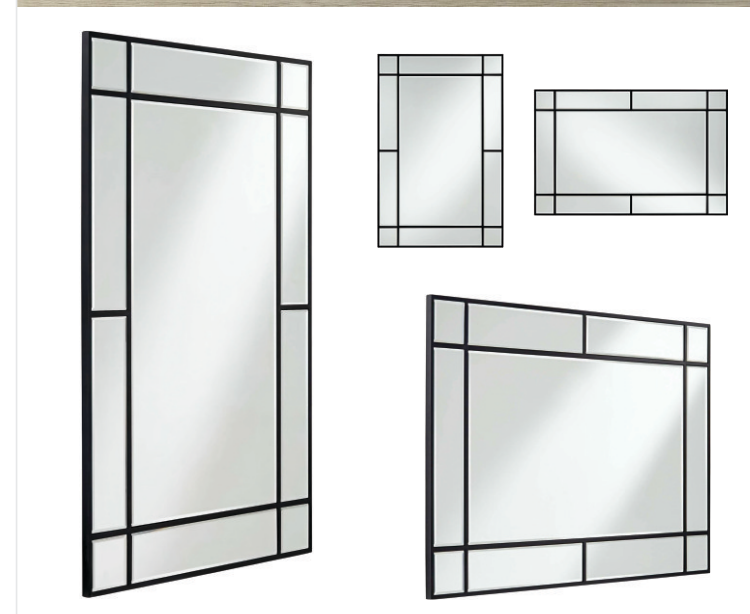

KIRK Décor

Mirrors

3mm THICK MIRROR

KDAM60.BLC – KIRK DÉCOR ALUMINIUM MIRROR 60cm BLACK
KDAM60.GC – KIRK DÉCOR ALUMINIUM MIRROR 60cm GOLD

The Black and Gold Aluminium Circle Mirrors are going to be very popular. A round mirror softens the feel in a room and the sleek, modern edging in black or gold will fit with any design style.

KDPM5070.GBW – KIRK DÉCOR POLYMER MIRROR 50x70cm GOLD BASKET WEAVE

The Gold Basket Weave Mirror has a frame with texture and in the popular basket weave design. The Gold colour can work in contemporary as well as modern design trends.

KDAM6080.BLA – KIRK DÉCOR ALUMINIUM MIRROR 60x80cm BLACK ARCH

The Aluminium Black Arch Mirror is used in the portrait orientation and it has a classic shape that fits all design styles. The sleek black frame is a modern touch.

KDMM6090.WBL – KIRK DÉCOR METAL MIRROR 60x90 WINDOW FRAME BLACK

The Metal Window Frame Black Mirror is the perfect mirror to be used internally or externally in covered areas. The sleek black frame and strips create a geometric pattern that suits design styles like art deco, mid-century and contemporary. The mirror is quite heavy and has an industrial feel to it.