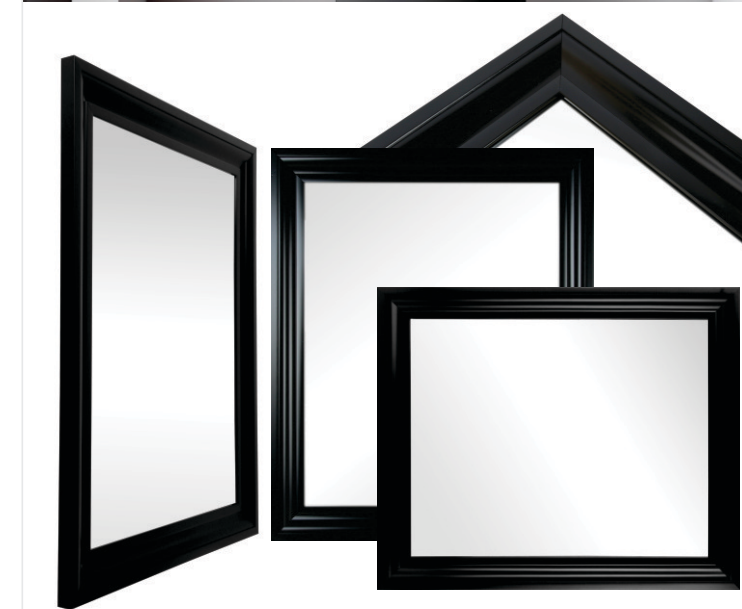

KDPM5070.ER – KIRK DÉCOR POLYMER MIRROR 50x70cm EBONY RECTANGLE

This Polymer mirror has a dark Ebony wooden look on the frame. Suitable for all areas of a building. It is very light and easy to install.