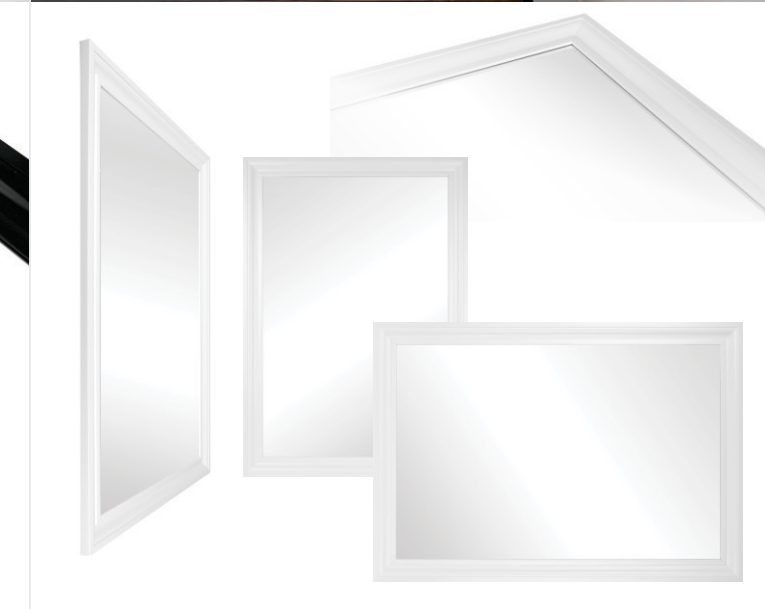

KDPM5070.BR – KIRK DÉCOR POLYMER MIRROR 50x70cm BLANC RECTANGLE

The Blanc Rectangular Mirror has a clean white frame that fits easily into most colour schemes but specifically in those monochrome designs that are popular in modern architecture.