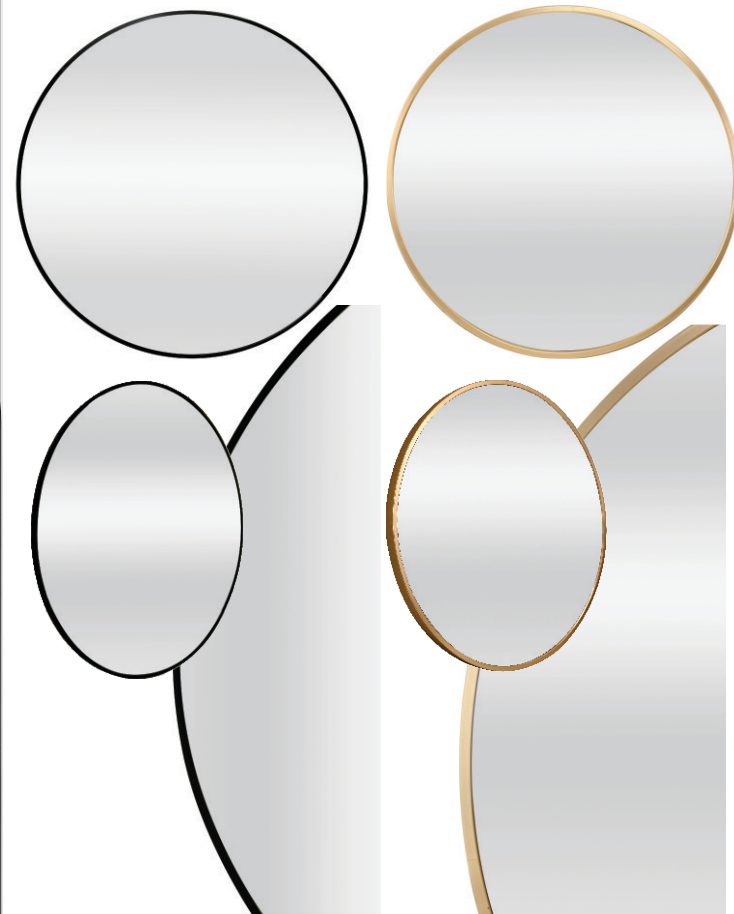

KIRK Décor

Mirrors

3mm THICK MIRROR

KDAM60.BLC – KIRK DÉCOR ALUMINIUM MIRROR 60cm BLACK
KDAM60.GC – KIRK DÉCOR ALUMINIUM MIRROR 60cm GOLD

The Black and Gold Aluminium Circle Mirrors are going to be very popular. A round mirror softens the feel in a room and the sleek, modern edging in black or gold will fit with any design style.

KDPM5070.GBW – KIRK DÉCOR POLYMER MIRROR 50x70cm GOLD BASKET WEAVE

The Gold Basket Weave Mirror has a frame with texture and in the popular basket weave design. The Gold colour can work in contemporary as well as modern design trends.

KDAM6080.BLA – KIRK DÉCOR ALUMINIUM MIRROR 60x80cm BLACK ARCH

The Aluminium Black Arch Mirror is used in the portrait orientation and it has a classic shape that fits all design styles. The sleek black frame is a modern touch.

KDMM6090.WBL – KIRK DÉCOR METAL MIRROR 60x90 WINDOW FRAME BLACK

The Metal Window Frame Black Mirror is the perfect mirror to be used internally or externally in covered areas. The sleek black frame and strips create a geometric pattern that suits design styles like art deco, mid-century and contemporary. The mirror is quite heavy and has an industrial feel to it.