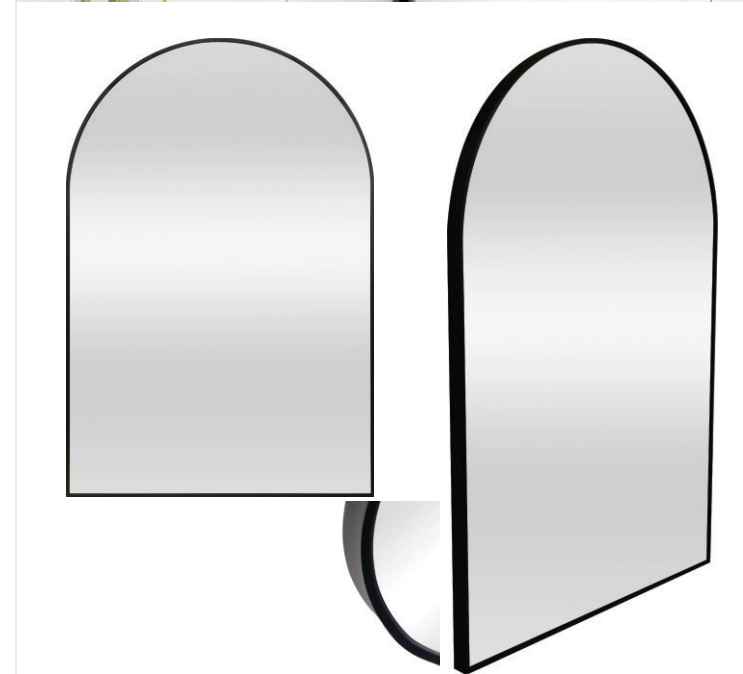

KDAM6080.BLA – KIRK DÉCOR ALUMINIUM MIRROR 60x80cm BLACK ARCH

The Aluminium Black Arch Mirror is used in the portrait orientation and it has a classic shape that fits all design styles. The sleek black frame is a modern touch.

KDMM6090.WBL – KIRK DÉCOR METAL MIRROR 60x90 WINDOW FRAME BLACK

The Metal Window Frame Black Mirror is the perfect mirror to be used internally or externally in covered areas. The sleek black frame and strips create a geometric pattern that suits design styles like art deco, mid-century and contemporary. The mirror is quite heavy and has an industrial feel to it.

KDPM5070.BL – KIRK DÉCOR POLYMER MIRROR 50x70cm BLACK

The Polymer Black mirror has a sleek modern polymer frame that will fit into all modern design styles and match other black décor pieces in the area.

KDAM6090.GCR – KIRK DÉCOR ALUMINIUM MIRROR 60x90cm Gold Curved Rectangle

The Gold Curved Rectangle Mirror has a sleek Brushed Gold frame in aluminium material. This mirror can only be used in the portrait orientation and is suitable for all design styles.