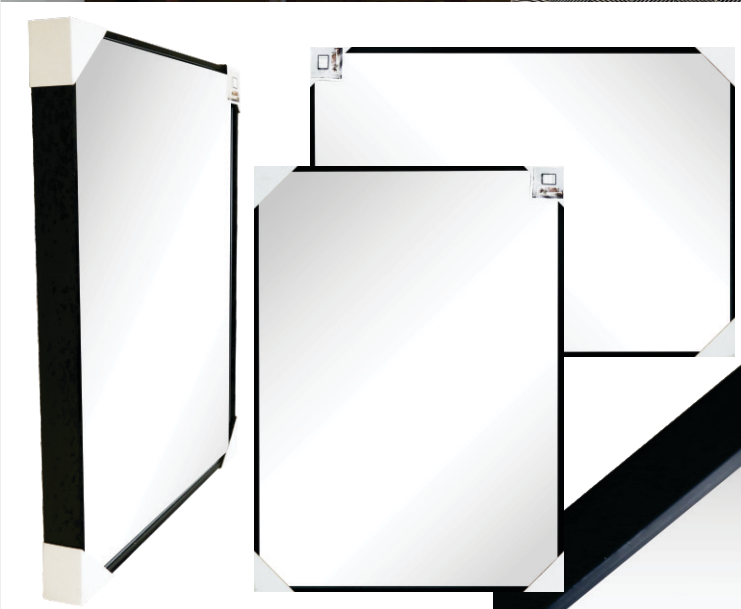

KIRK Décor

Mirrors

3mm THICK MIRROR

KDAM60.BLC – KIRK DÉCOR ALUMINIUM MIRROR 60cm BLACK
KDAM60.GC – KIRK DÉCOR ALUMINIUM MIRROR 60cm GOLD

The Black and Gold Aluminium Circle Mirrors are going to be very popular. A round mirror softens the feel in a room and the sleek, modern edging in black or gold will fit with any design style.

KDPM5070.GBW – KIRK DÉCOR POLYMER MIRROR 50x70cm GOLD BASKET WEAVE

The Gold Basket Weave Mirror has a frame with texture and in the popular basket weave design. The Gold colour can work in contemporary as well as modern design trends.

KDAM6080.BLA – KIRK DÉCOR ALUMINIUM MIRROR 60x80cm BLACK ARCH

The Aluminium Black Arch Mirror is used in the portrait orientation and it has a classic shape that fits all design styles. The sleek black frame is a modern touch.

KDMM6090.WBL – KIRK DÉCOR METAL MIRROR 60x90 WINDOW FRAME BLACK

The Metal Window Frame Black Mirror is the perfect mirror to be used internally or externally in covered areas. The sleek black frame and strips create a geometric pattern that suits design styles like art deco, mid-century and contemporary. The mirror is quite heavy and has an industrial feel to it.